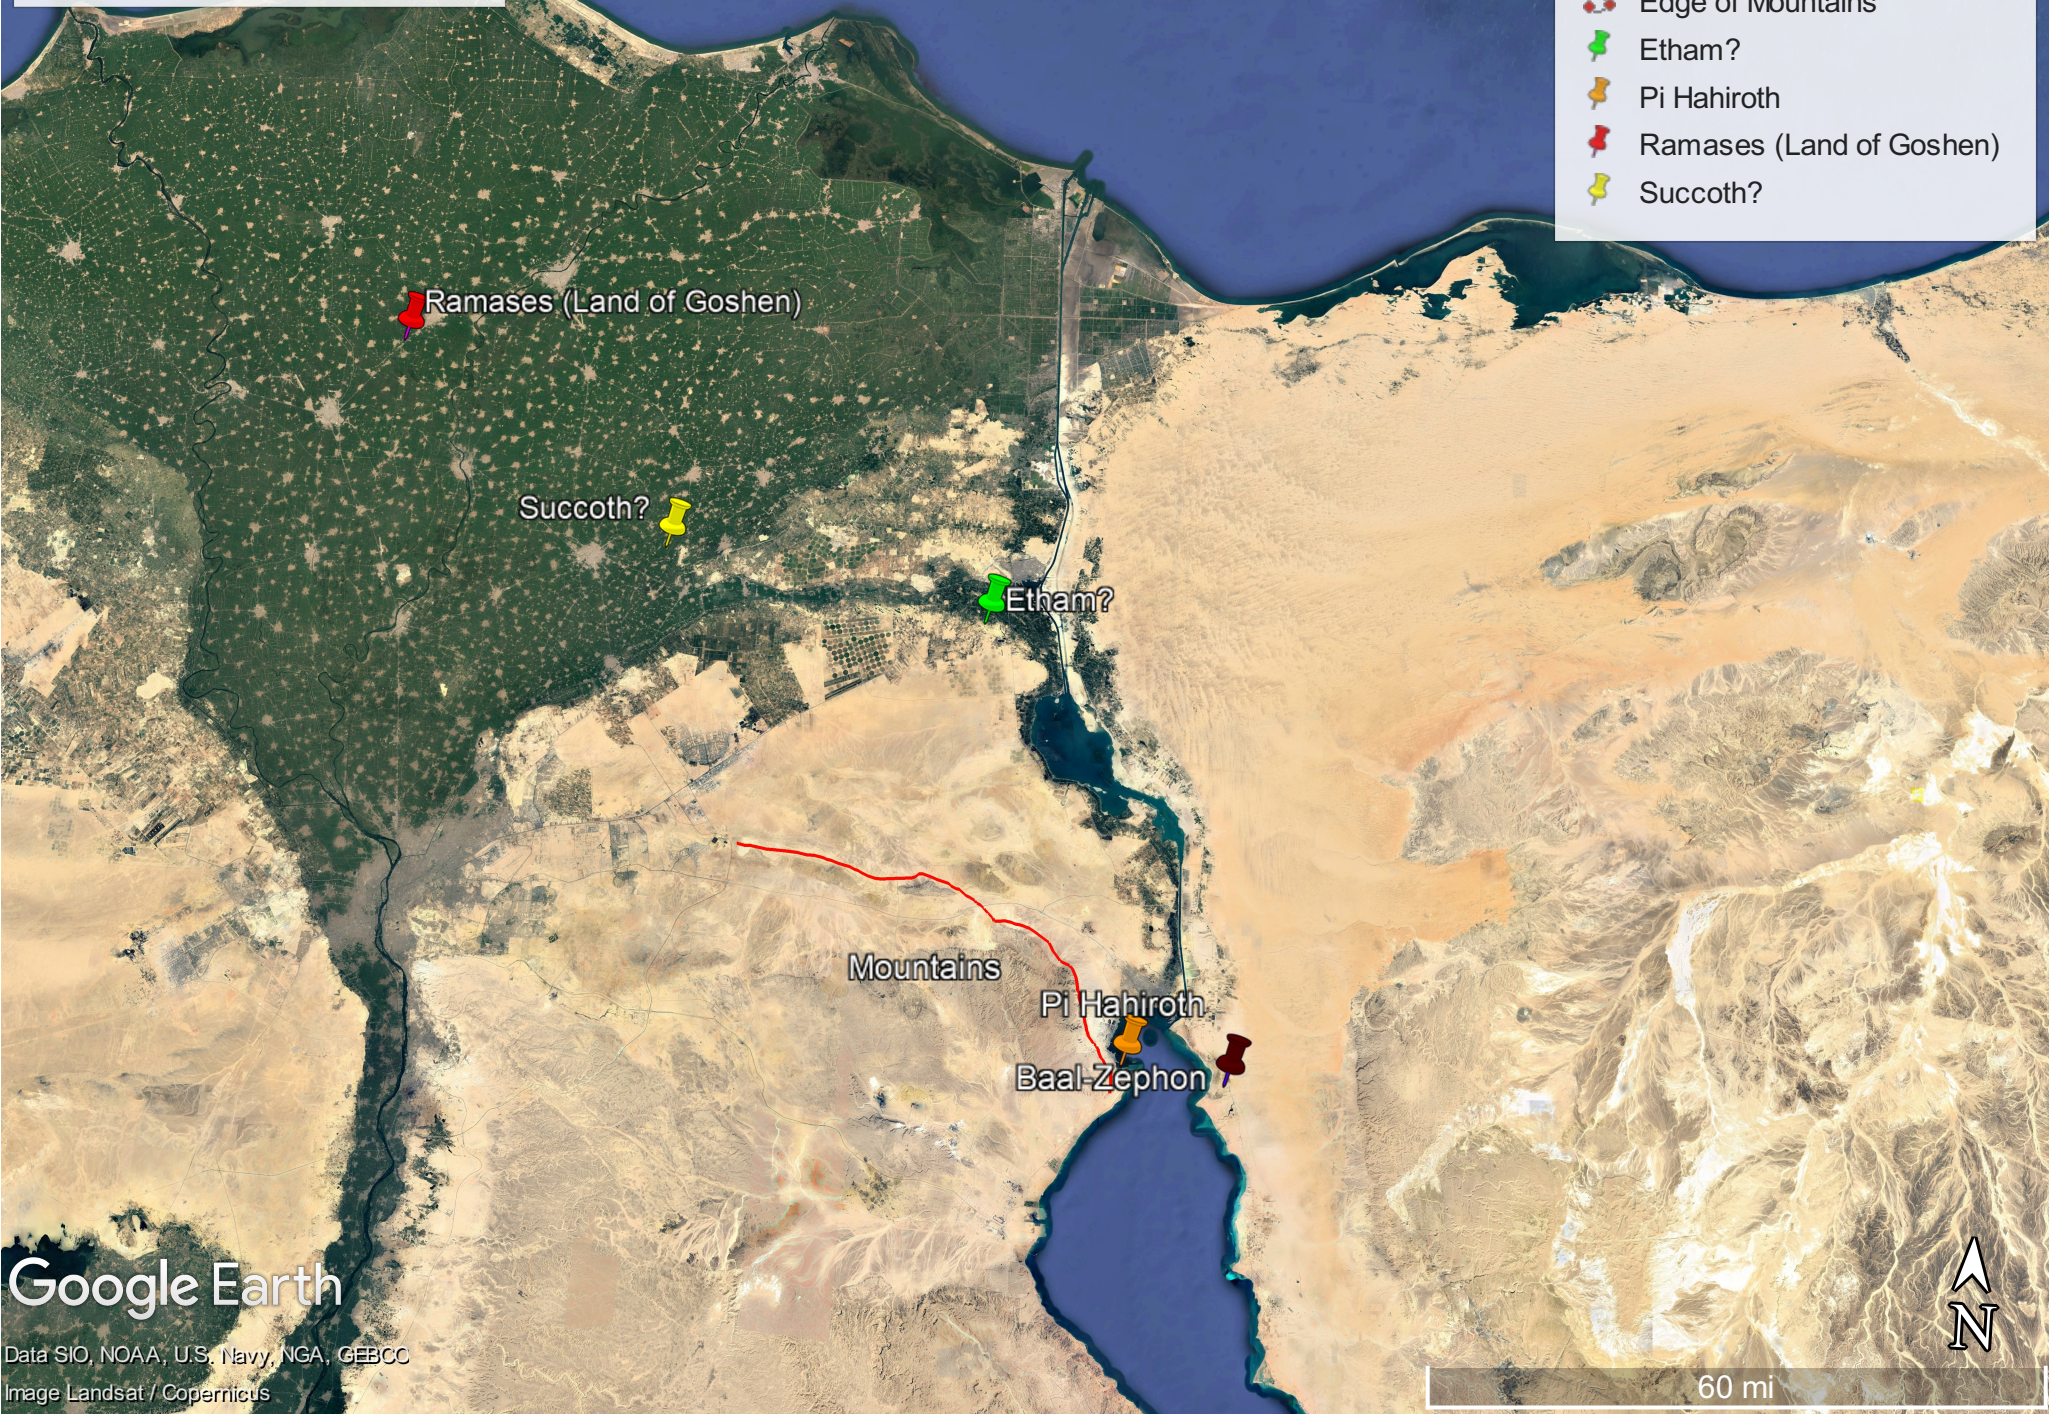

Exodus Chapter 14

The parting of the Red Sea

Legend

-  Baal-Zephon
-  Edge of Mountains
-  Etham?
-  Pi Hahiroth
-  Ramases (Land of Goshen)
-  Succoth?

Google Earth

Data SIO, NOAA, U.S. Navy, NGA, GEBCO
Image Landsat / Copernicus

60 mi